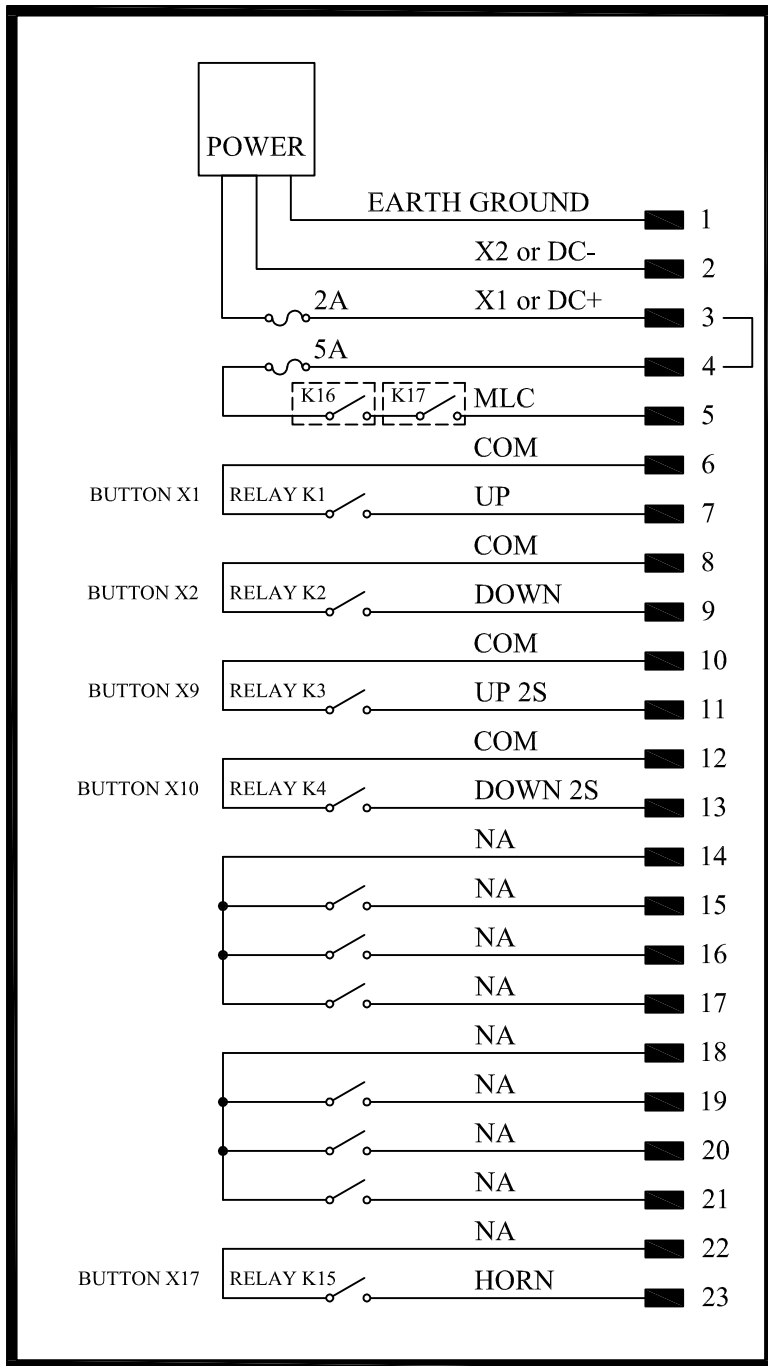

INMOTION Controls K202 Wiring Diagram

2-20-17