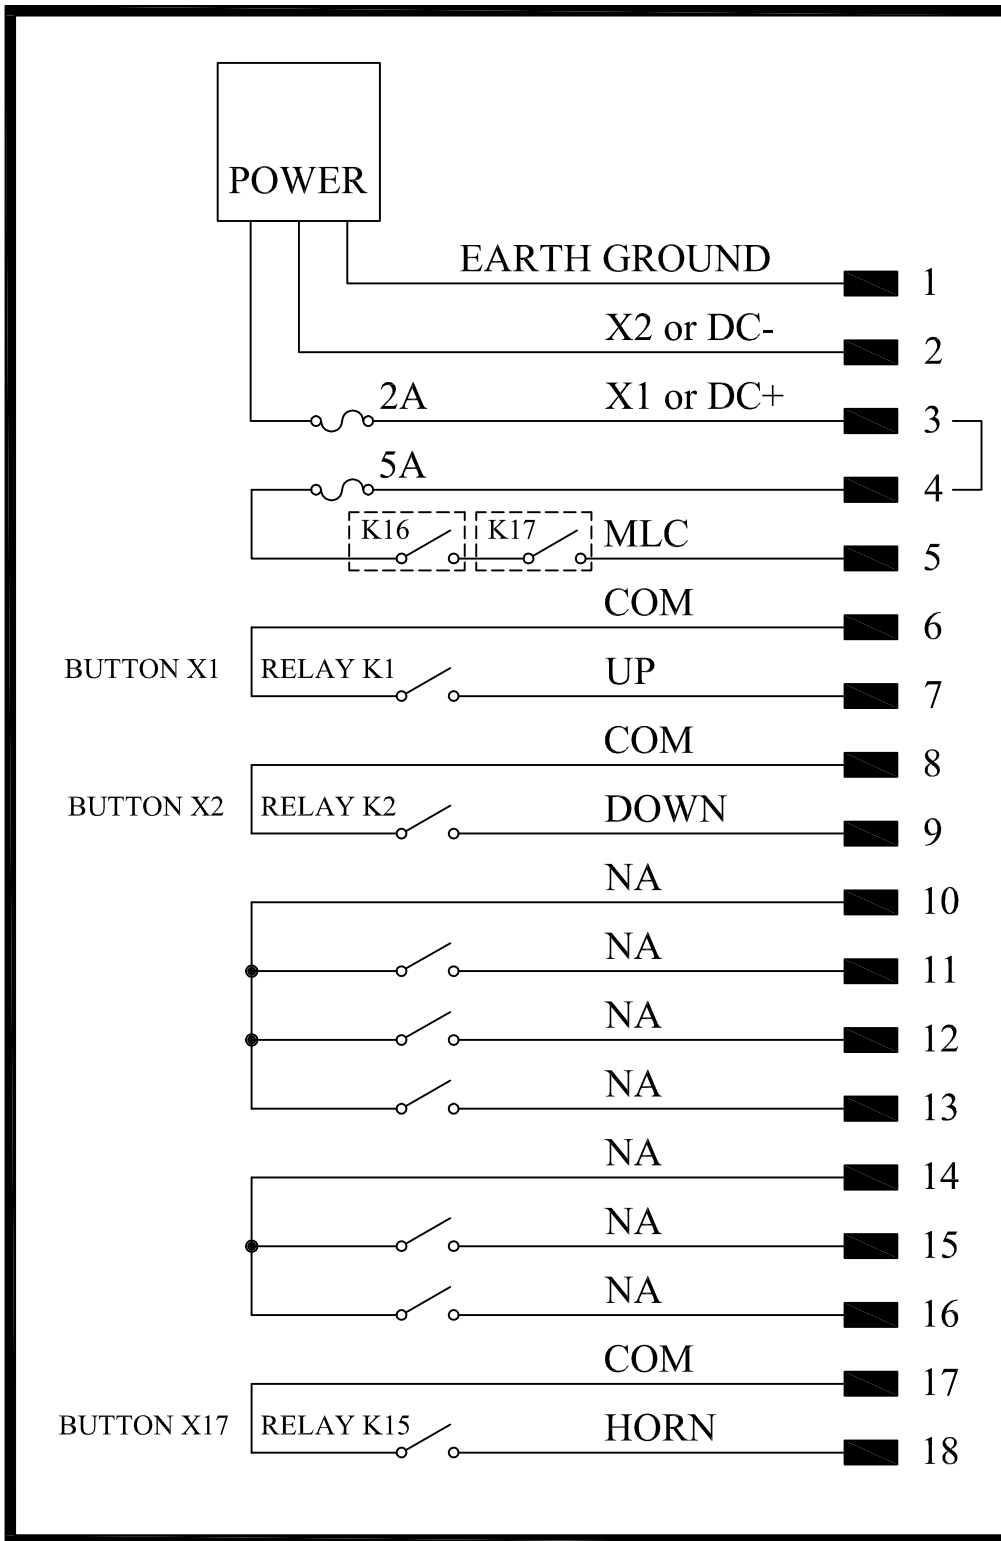

INMOTION Controls K200 Wiring Diagram

2-20-17