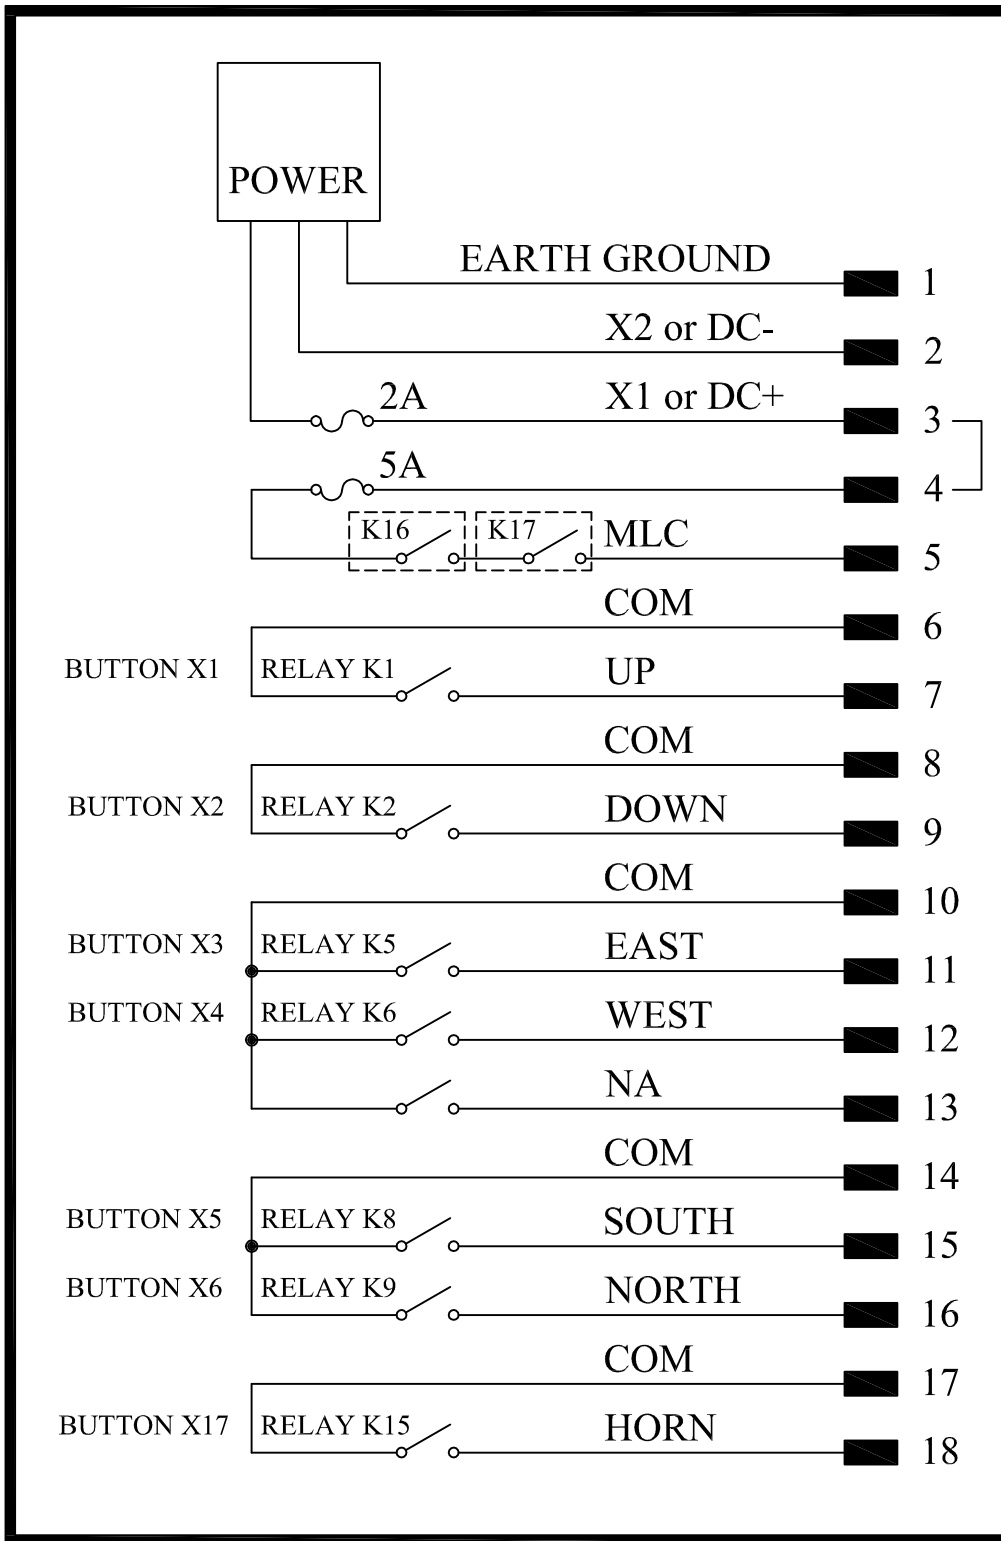

INMOTION Controls K600 Wiring Diagram

2-20-17