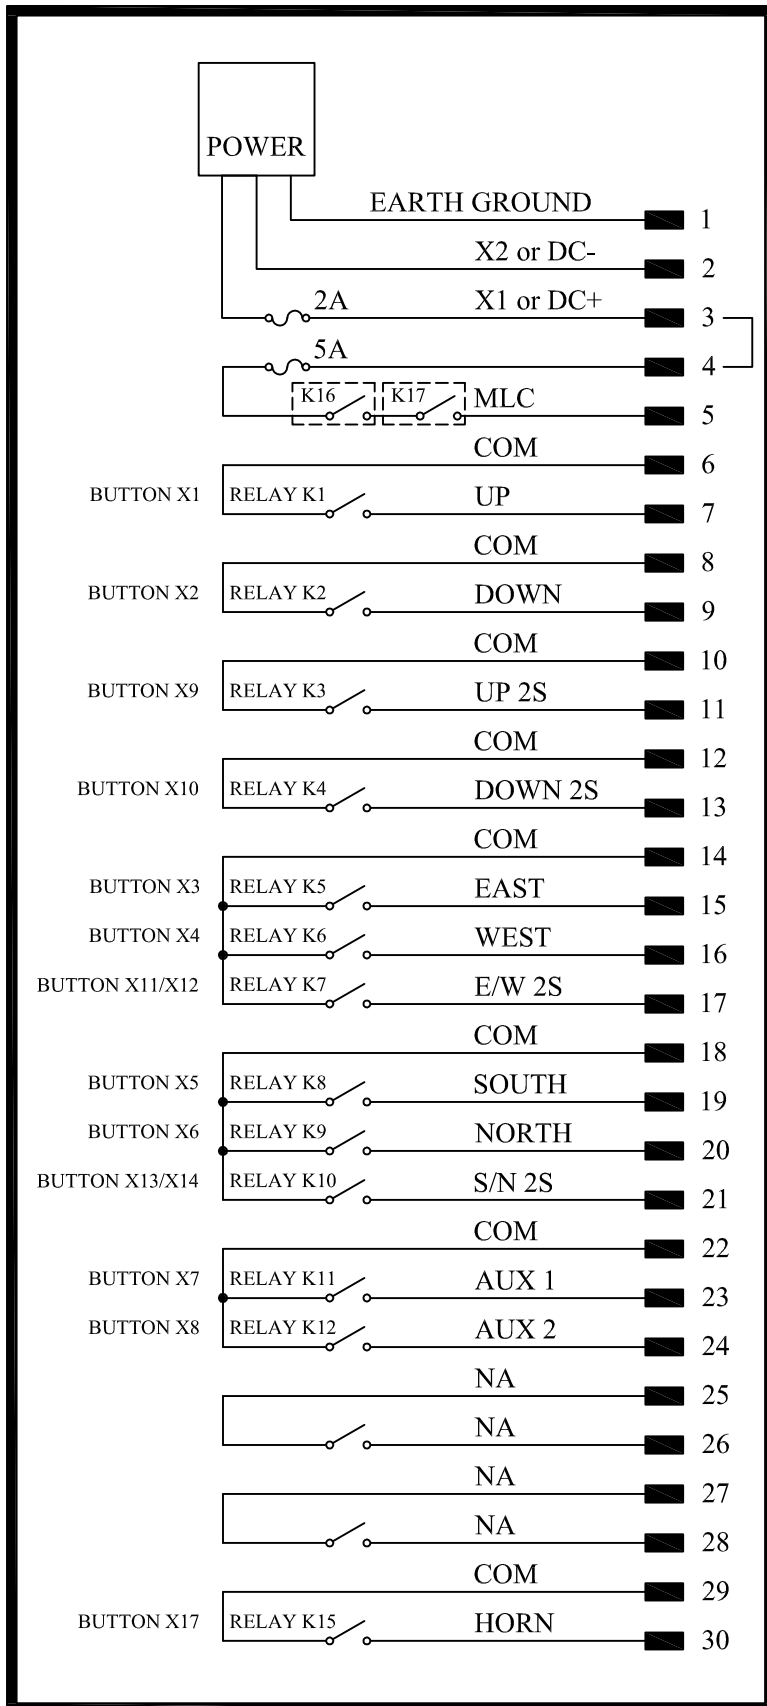

# INMOTION Controls K600 Wiring Diagram

2-20-17

# INMOTION Controls K606 Wiring Diagram

2-20-17

# INMOTION Controls K806 Wiring Diagram

2-20-17