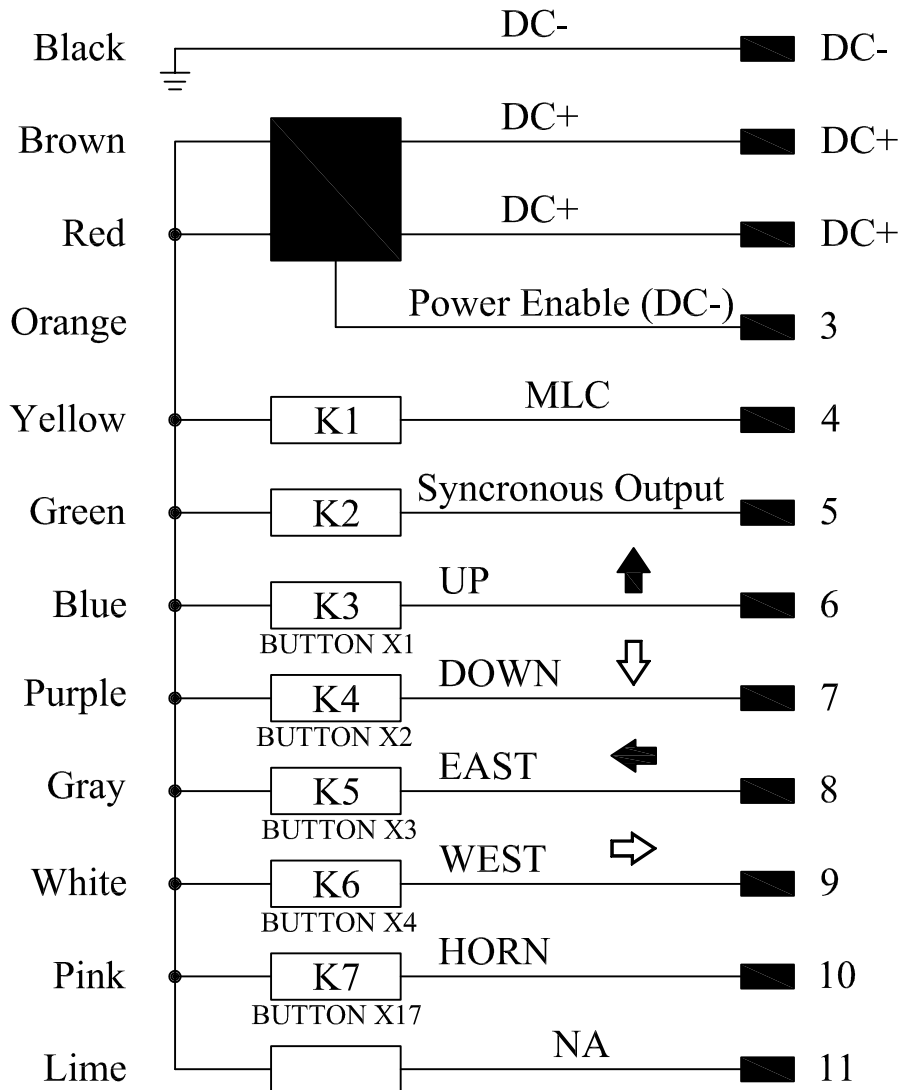

INMOTION Controls

Series K400-HV Wiring Diagram

8-25-17