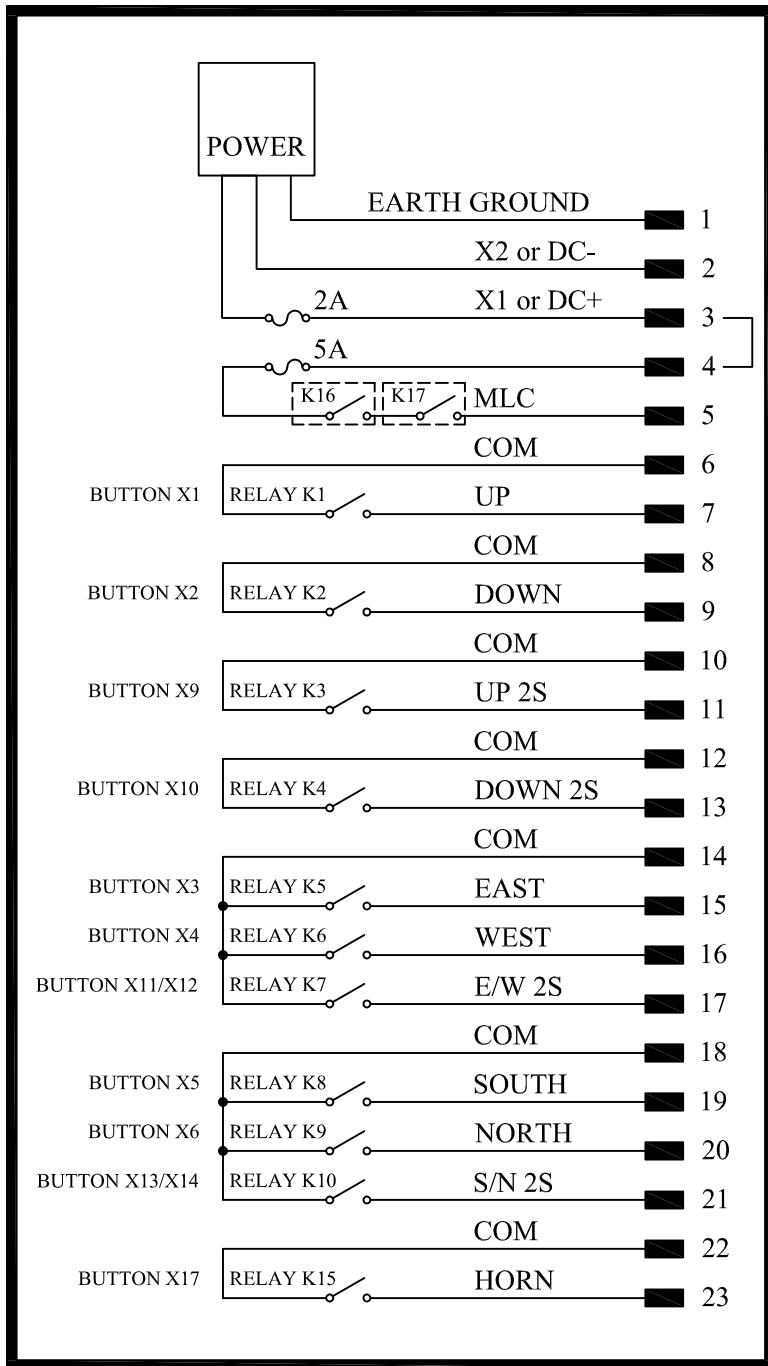

INMOTION Controls K606 Wiring Diagram

2-20-17